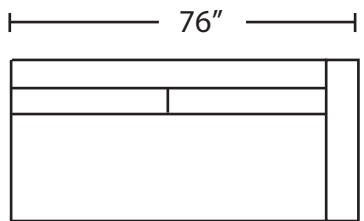

LHF LOVE SEAT

LHF CHAISE

RHF CHAISE

RHF APARTMENT SOFA

RHF SOFA

RHF LOVE SEAT

AS SHOWING IN PICTURE
LHF CHAISE + RHF APARTMENT SOFA

ALL BACKS ARE 25" HIGH TO THE FRAME
34" HIGH TO THE PILLOW