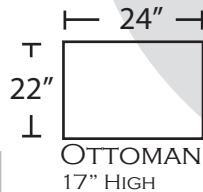

LHF LOVE SEAT

LHF CHAISE

RHF CHAISE

RHF APARTMENT SOFA

RHF SOFA

RHF LOVE SEAT

AS SHOWING IN PICTURE
LHF CHAISE + RHF APARTMENT SOFA

ALL BACKS ARE 25" HIGH TO THE FRAME
34" HIGH TO THE PILLOW