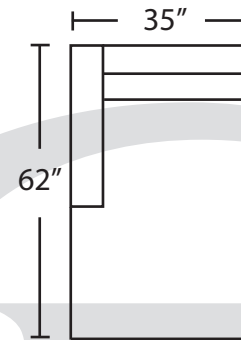

LONDON

APARTMENT SOFA

SOFA

LOVE SEAT

CHAIR

CORNER

LHF APARTMENT SOFA

LHF SOFA

LHF LOVE SEAT

LHF CHAISE

RHF CHAISE

RHF APARTMENT SOFA

RHF SOFA

RHF LOVE SEAT

AS SHOWING IN PICTURE
LHF CHAISE + RHF APARTMENT SOFA

ALL BACKS ARE 25" HIGH TO THE FRAME
34" HIGH TO THE PILLOW

OTTOMAN
17" HIGH

LONDON