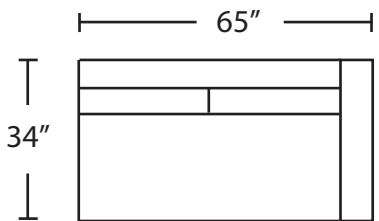

LHF LOVE SEAT

LHF CHAISE

RHF CHAISE

RHF APARTMENT SOFA

RHF SOFA

RHF LOVE SEAT

AS SHOWING IN PICTURE
LHF CHAISE + RHF APARTMENT SOFA

ALL BACKS ARE 25" HIGH TO THE FRAME
34" HIGH TO THE PILLOW

OTTOMAN
17" HIGH

LONDON