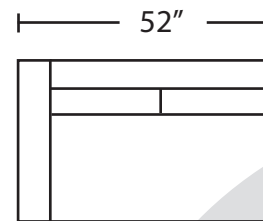

LHF LOVE SEAT

LHF CHAISE

RHF CHAISE

RHF APARTMENT SOFA

RHF SOFA

RHF LOVE SEAT

AS SHOWING IN PICTURE
LHF CHAISE + RHF APARTMENT SOFA

ALL BACKS ARE 25" HIGH TO THE FRAME
34" HIGH TO THE PILLOW

OTTOMAN
17" HIGH

LONDON