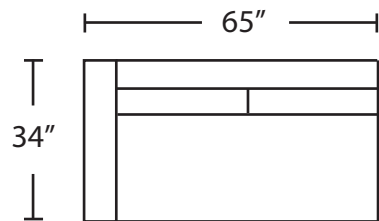

LONDON

APARTMENT SOFA

SOFA

LOVE SEAT

CHAIR

CORNER

LHF APARTMENT SOFA

LHF SOFA

LHF LOVE SEAT

LHF CHAISE

RHF CHAISE

RHF APARTMENT SOFA

RHF SOFA

RHF LOVE SEAT

AS SHOWING IN PICTURE
LHF CHAISE + RHF APARTMENT SOFA

ALL BACKS ARE 25" HIGH TO THE FRAME
34" HIGH TO THE PILLOW

OTTOMAN
17" HIGH

LONDON