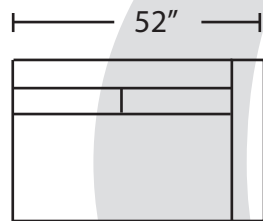

LHF LOVE SEAT

LHF CHAISE

RHF CHAISE

RHF APARTMENT SOFA

RHF SOFA

RHF LOVE SEAT

AS SHOWING IN PICTURE
LHF CHAISE + RHF APARTMENT SOFA

ALL BACKS ARE 25" HIGH TO THE FRAME
34" HIGH TO THE PILLOW

OTTOMAN
17" HIGH

LONDON