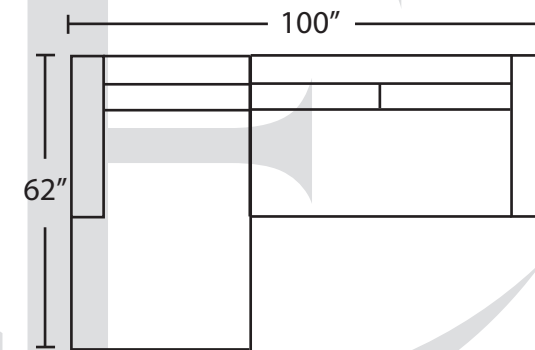

LHF LOVE SEAT

LHF CHAISE

RHF CHAISE

RHF APARTMENT SOFA

RHF SOFA

RHF LOVE SEAT

AS SHOWING IN PICTURE
LHF CHAISE + RHF APARTMENT SOFA

ALL BACKS ARE 25" HIGH TO THE FRAME
34" HIGH TO THE PILLOW

OTTOMAN
17" HIGH

LONDON