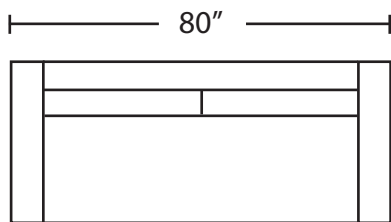

LONDON

APARTMENT SOFA

SOFA

LOVE SEAT

CHAIR

CORNER

LHF APARTMENT SOFA

LHF SOFA

LHF LOVE SEAT

LHF CHAISE

RHF CHAISE

RHF APARTMENT SOFA

RHF SOFA

RHF LOVE SEAT

AS SHOWING IN PICTURE
LHF CHAISE + RHF APARTMENT SOFA

ALL BACKS ARE 25" HIGH TO THE FRAME
34" HIGH TO THE PILLOW