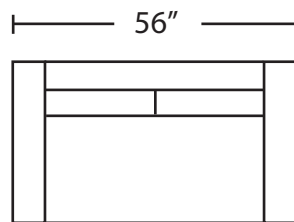

LONDON

APARTMENT SOFA

SOFA

LOVE SEAT

CHAIR

CORNER

LHF APARTMENT SOFA

LHF SOFA

LHF LOVE SEAT

LHF CHAISE

RHF CHAISE

RHF APARTMENT SOFA

RHF SOFA

RHF LOVE SEAT

AS SHOWING IN PICTURE
LHF CHAISE + RHF APARTMENT SOFA

ALL BACKS ARE 25" HIGH TO THE FRAME
34" HIGH TO THE PILLOW

OTTOMAN
17" HIGH

LONDON