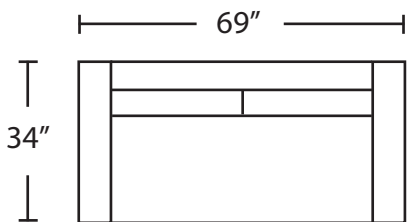

LONDON

APARTMENT SOFA

SOFA

LOVE SEAT

CHAIR

CORNER

LHF APARTMENT SOFA

LHF SOFA

LHF LOVE SEAT

LHF CHAISE

RHF CHAISE

RHF APARTMENT SOFA

RHF SOFA

RHF LOVE SEAT

AS SHOWING IN PICTURE
LHF CHAISE + RHF APARTMENT SOFA

ALL BACKS ARE 25" HIGH TO THE FRAME
34" HIGH TO THE PILLOW

OTTOMAN
17" HIGH

LONDON