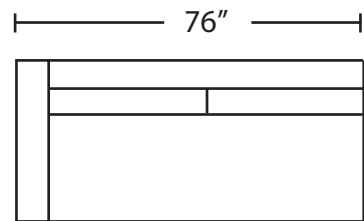

LONDON

APARTMENT SOFA

SOFA

LOVE SEAT

CHAIR

CORNER

LHF APARTMENT SOFA

LHF SOFA

LHF LOVE SEAT

LHF CHAISE

RHF CHAISE

RHF APARTMENT SOFA

RHF SOFA

RHF LOVE SEAT

AS SHOWING IN PICTURE
LHF CHAISE + RHF APARTMENT SOFA

ALL BACKS ARE 25" HIGH TO THE FRAME
34" HIGH TO THE PILLOW

OTTOMAN
17" HIGH

LONDON